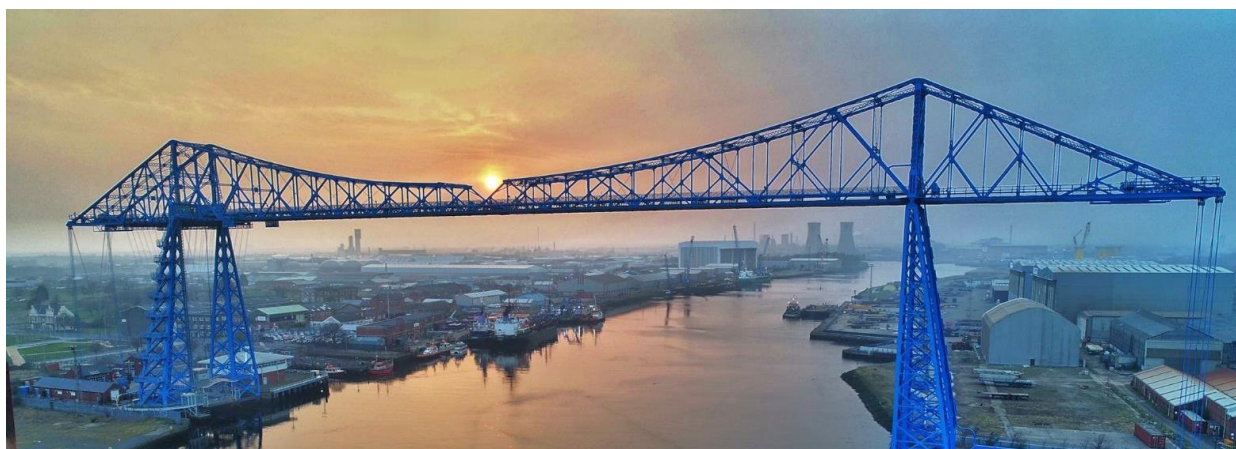

### Middlesbrough - Teesside

Middlesbrough is the capital of Teesside, a metropolis around the River Tees and the Tees Valley.

It is famous for its football club, industry and Transporter Bridge, which connects the South and North ends of the river Tees. The Teesside University campus is in the heart of the town centre.