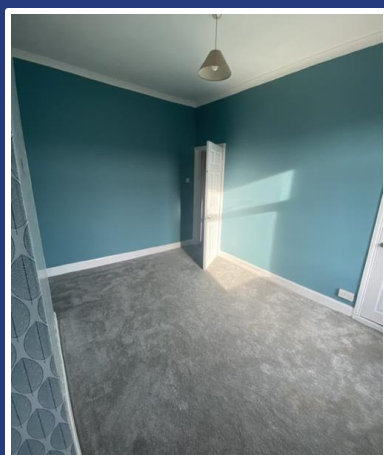

Large 2-Bedrooms

Lounge 1 and 2

The open plan lounge offers views to the front of the house and access to the rear yard and kitchen.

Kitchen

The kitchen provides space for worktops and kitchen appliances. It also provides access to the rear yard.

H3 Property Type- North East Large 2-Bedrooms

Bedroom 2

Bedroom 2 provides views to the front of the house.

Bathroom

The bathroom provides a sink, toilet and shower/bath facilities.

H3 Property Type- North East