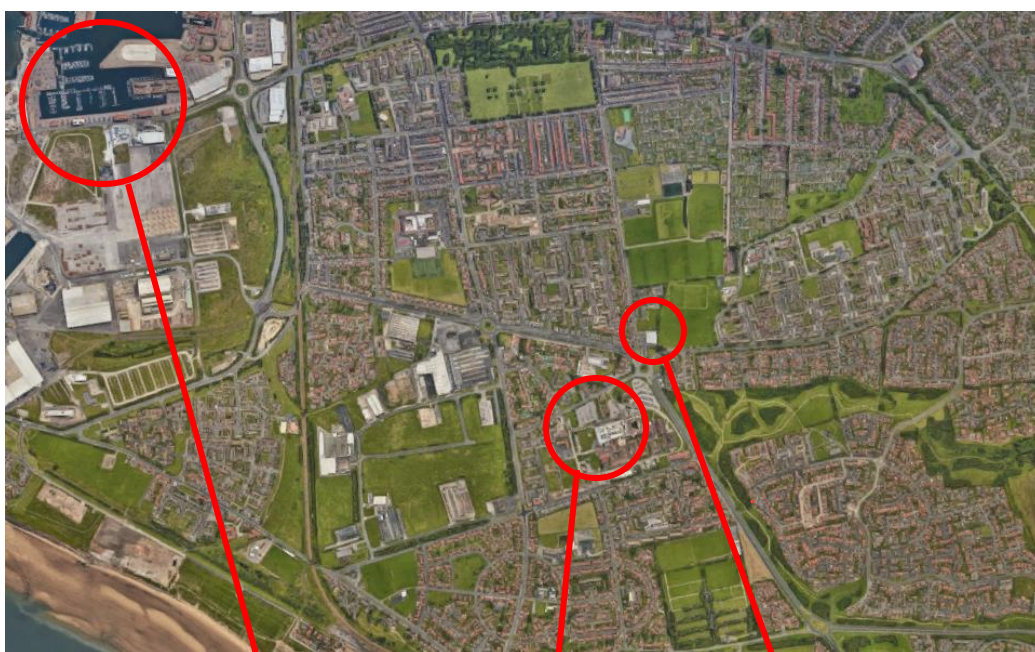

### Wingate Area

Village location close to the main town of Hartlepool, with access to local schools, shops and amenities.

### Map Key

1. Supermarket
2. Local Schools and Nursery
3. High Street – Local Shops
4. Medical Centre
5. Local Church
6. Library

### Community View

The property is in a prime location only 15 minutes from Hartlepool.

**Top Left:** Hartlepool Marina

**Top Right:** Supermarket

**Bottom Left:** University Hospital of Hartlepool