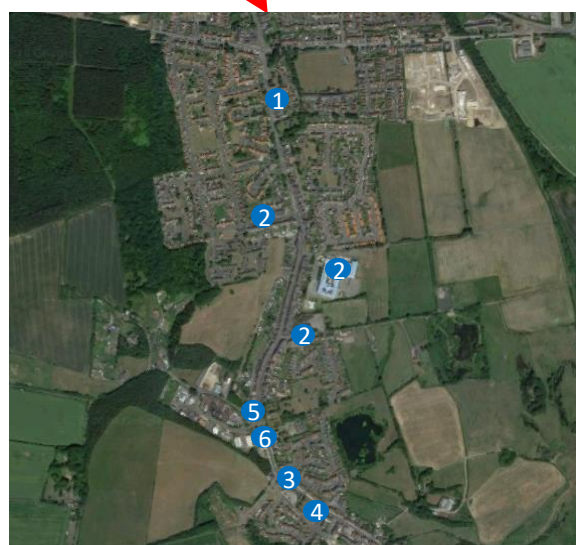

### Wingate Area

Village location close to the main town of Hartlepool, with access to local schools, shops and amenities.

### Map Key

1. Supermarket
2. Local Schools and Nursery
3. High Street – Local Shops
4. Medical Centre
5. Local Church
6. Library

### Community View

The property is in a prime location only 15 minutes from Hartlepool.

**Top Left:** Hartlepool Marina

**Top Right:** Supermarket

**Bottom Left:** University Hospital of Hartlepool