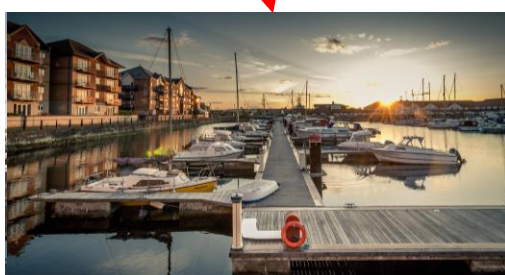

### Wingate Area

Village location close to the main town of Hartlepool, with access to local schools, shops and amenities.

### Community View

The property is in a prime location only 15 minutes from Hartlepool.

**Top Left:** Hartlepool Marina

**Top Right:** Supermarket

**Bottom Left:** University Hospital of Hartlepool