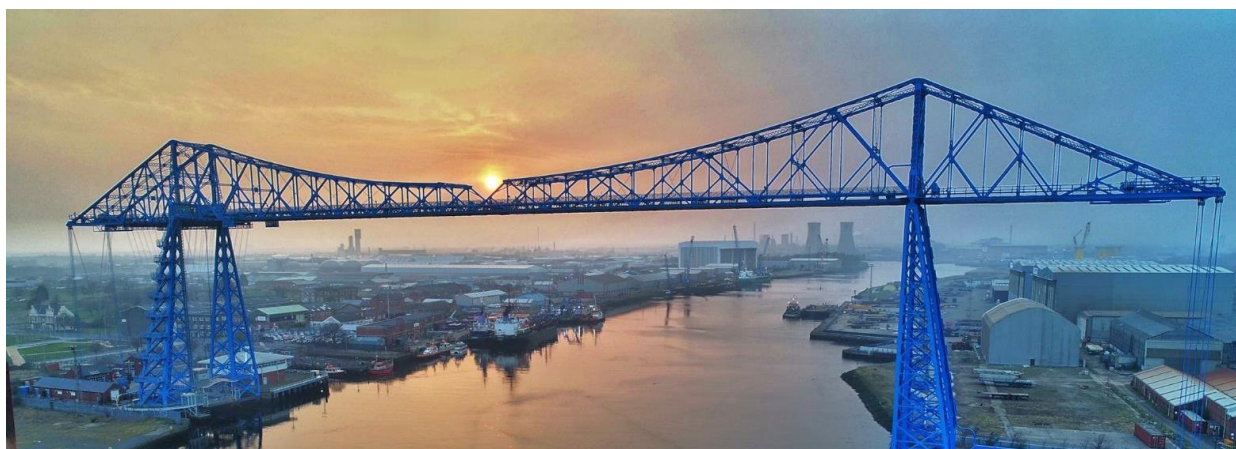

Middlesbrough Football Club Stadium