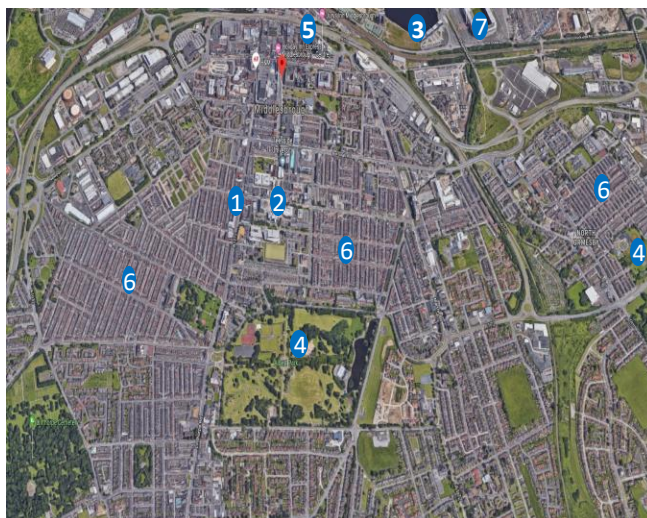

### Middlesbrough

Middlesbrough is a town in the Northeast of England, situated by the River Tees. It has a strong history in industries like steel and iron, but today it's a place with a mix of modern attractions and historical charm.

The town is home to Teesside University and offers lots of things to do, like visiting the Middlesbrough Institute of Modern Art or walking across the iconic Transporter Bridge.

### Map Key

- 1. Middlesbrough Town Centre
- 2. Teesside University
- 3. River Tees
- 4. Parks
- 5. Train Station
- 6. Terraced Residential Areas
- 7. Riverside Stadium