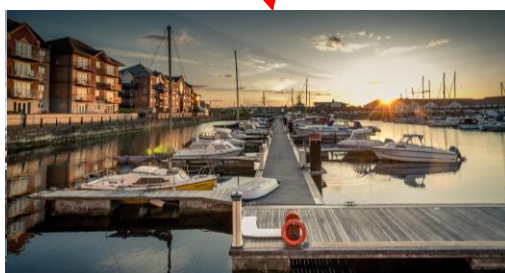

Large 3-Bedrooms

Rear Garden

The rear garden is accessible through the kitchen.

Hartlepool, County Durham

Large 3-Bedrooms

North Hartlepool Area

Great location close to both the heart of Hartlepool and the beach.

Map Key

1. Local schools
2. Religious buildings
3. Pier & Beach
4. Community Centre
5. Supermarket
6. Football ground
7. Playing fields
8. University hospital
9. Port

Hartlepool, County Durham

Large 3-Bedrooms

Community View

The property is in a prime location close to local shops, schools and Hartlepool Marina.

Top Left: Hartlepool Marina

Top Right: Supermarket

Bottom Left: University Hospital of Hartlepool

Hartlepool, County Durham

Large 3-Bedrooms

Hartlepool Town & Landmarks

A historic port town on England's northeast coast, with a rich heritage with its quaint quayside and impressive maritime museum.

Wander its quaint cobbled streets with charming shops and cafes, and explore its ancient landmarks like St. Hilda's Church.