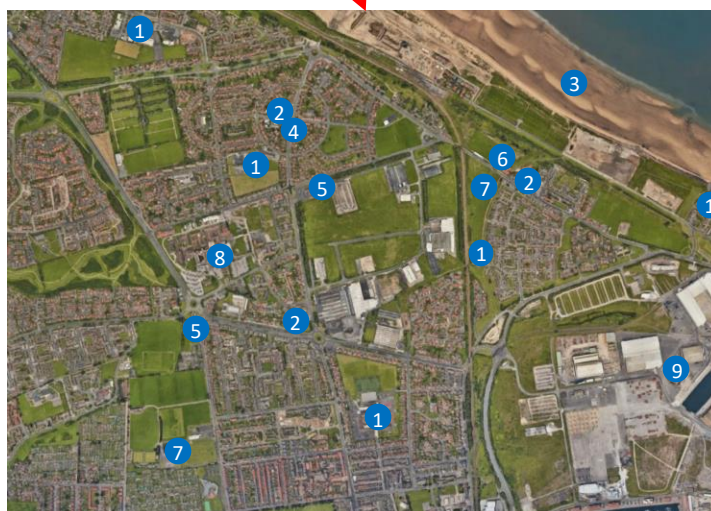

Large 3-Bedrooms

Rear Garden

The rear garden is accessible through the kitchen.

Hartlepool, County Durham

Large 3-Bedrooms

North Hartlepool Area

Great location close to both the heart of Hartlepool and the beach.

Map Key

1. Local schools
2. Religious buildings
3. Pier & Beach
4. Community Centre
5. Supermarket
6. Football ground
7. Playing fields
8. University hospital
9. Port

Hartlepool, County Durham

Large 3-Bedrooms

Community View

The property is in a prime location close to local shops, schools and Hartlepool Marina.

Top Left: Hartlepool Marina

Top Right: Supermarket

Bottom Left: University Hospital of Hartlepool

Hartlepool, County Durham

Large 3-Bedrooms

Hartlepool Town & Landmarks

A historic port town on England's northeast coast, with a rich heritage with its quaint quayside and impressive maritime museum.

Wander its quaint cobbled streets with charming shops and cafes, and explore its ancient landmarks like St. Hilda's Church.