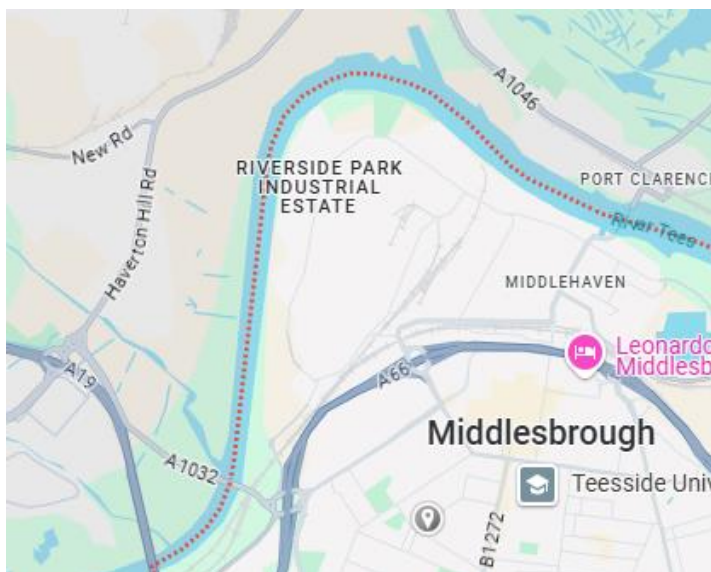

FIND UK
PROPERTY

MIDDLESBROUGH

**STANDARD
3-BEDROOMS**

Best Locations for Investment

Location Map

UK

North East
England

Middlesbrough
Stockton
Darlington
Durham
Redcar
Hartlepool
Saltburn & Skelton
Ferryhill
Bishop Auckland
And Many More Towns

Middlesbrough

Standard 3-Bedrooms

Middlesbrough

Middlesbrough is a town in the Northeast of England, situated by the River Tees. It has a strong history in industries like steel and iron, but today it's a place with a mix of modern attractions and historical charm.

The town is home to Teesside University and offers lots of things to do, like visiting the Middlesbrough Institute of Modern Art or walking across the iconic Transporter Bridge.

Map Key

1. Middlesbrough Town Centre
2. Teesside University
3. River Tees
4. Parks
5. Train Station
6. Terraced Residential Areas
7. Riverside Stadium

Middlesbrough

Standard 3-Bedrooms

Middlesbrough - Teesside

Middlesbrough is the capital of Teesside, a metropolis around the River Tees and the Tees Valley.

It is famous for its football club, industry and Transporter Bridge, which connects the South and North ends of the river Tees. The Teesside University campus is in the heart of the town centre.