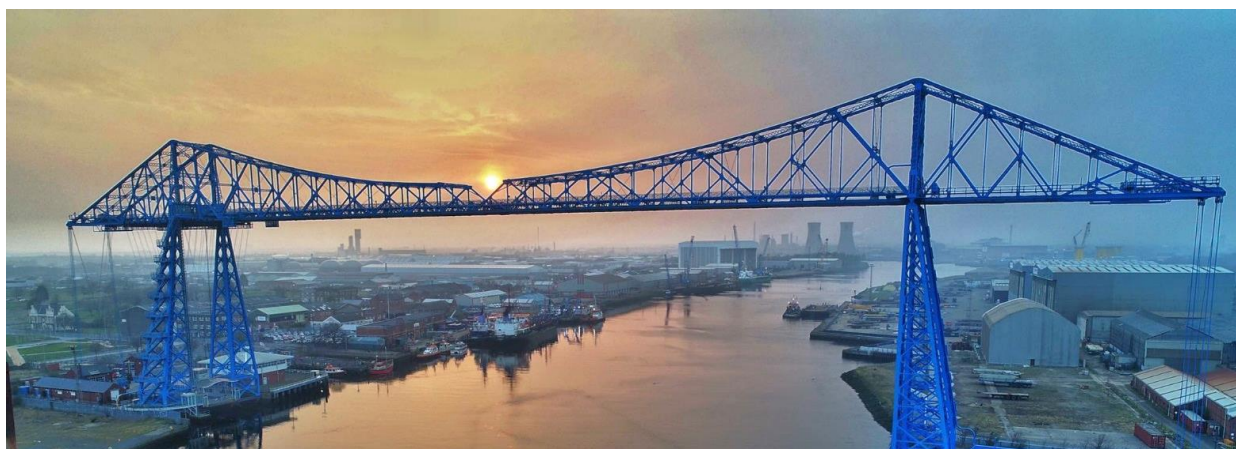

Middlesbrough

Standard 3-Bedrooms

Middlesbrough

Middlesbrough is a town in the Northeast of England, situated by the River Tees. It has a strong history in industries like steel and iron, but today it's a place with a mix of modern attractions and historical charm.

The town is home to Teesside University and offers lots of things to do, like visiting the Middlesbrough Institute of Modern Art or walking across the iconic Transporter Bridge.

Map Key

1. Middlesbrough Town Centre
2. Teesside University
3. River Tees
4. Parks
5. Train Station
6. Terraced Residential Areas
7. Riverside Stadium

Middlesbrough

Standard 3-Bedrooms

Middlesbrough - Teesside

Middlesbrough is the capital of Teesside, a metropolis around the River Tees and the Tees Valley.

It is famous for its football club, industry and Transporter Bridge, which connects the South and North ends of the river Tees. The Teesside University campus is in the heart of the town centre.