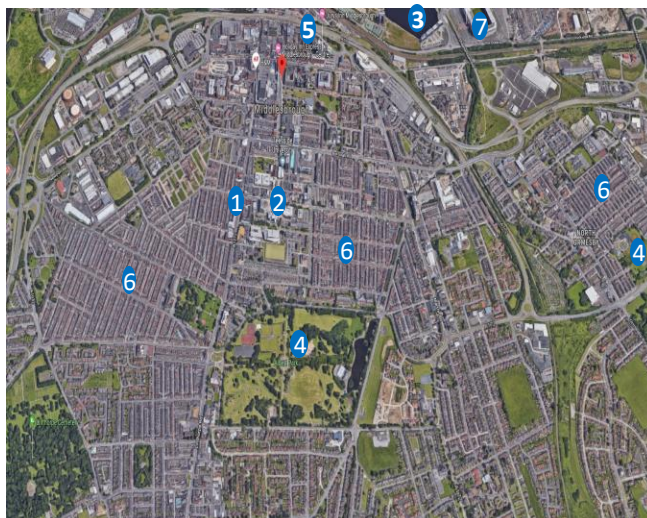

Middlesbrough

Standard 3-Bedrooms

Middlesbrough

Middlesbrough is a town in the Northeast of England, situated by the River Tees. It has a strong history in industries like steel and iron, but today it's a place with a mix of modern attractions and historical charm.

The town is home to Teesside University and offers lots of things to do, like visiting the Middlesbrough Institute of Modern Art or walking across the iconic Transporter Bridge.

Map Key

1. Middlesbrough Town Centre
2. Teesside University
3. River Tees
4. Parks
5. Train Station
6. Terraced Residential Areas
7. Riverside Stadium

Middlesbrough

Standard 3-Bedrooms

Middlesbrough - Teesside

Middlesbrough is the capital of Teesside, a metropolis around the River Tees and the Tees Valley.

It is famous for its football club, industry and Transporter Bridge, which connects the South and North ends of the river Tees. The Teesside University campus is in the heart of the town centre.