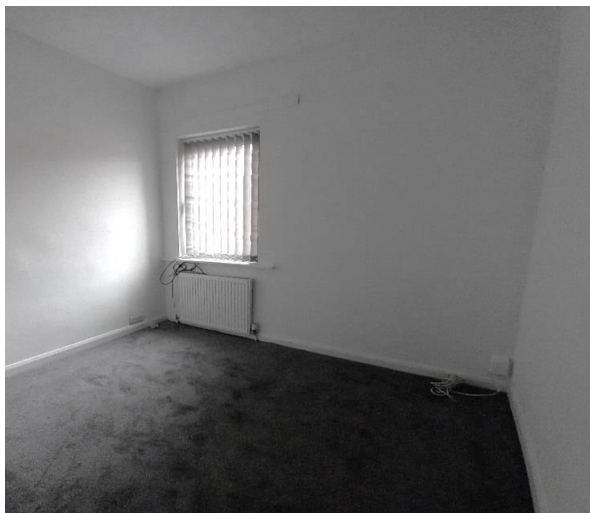

Street Views

Loftus, North Yorkshire

Standard 3-Bedrooms

Lounge

The lounge offers views to the front of the house and provides access to the kitchen

Kitchen

The kitchen provides space for worktops and kitchen appliances.

Loftus, North Yorkshire

Standard 3-Bedrooms

Bedroom 1

Bedroom 1 provides views to the rear of the property.

Bedroom 2

Bedroom 2 overlooks the front of the property.

Loftus, North Yorkshire

Standard 3-Bedrooms

Bedroom 3

Bedroom 3 also provides views to the front of the house.

Bathroom

The bathroom provides a sink, toilet and shower/bath facilities.

Loftus, North Yorkshire

Standard 3-Bedrooms

Rear Garden

The rear garden is accessible through the kitchen.