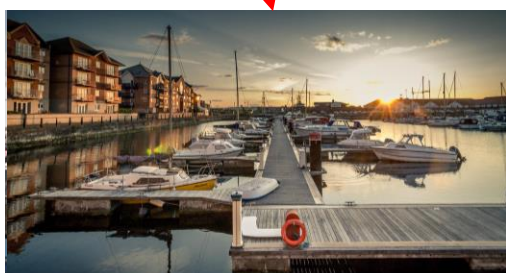

### North Hartlepool Area

Great location close to both the heart of Hartlepool and the beach.

### Map Key

1. Local schools
2. Religious buildings
3. Pier & Beach
4. Community Centre
5. Supermarket
6. Football ground
7. Playing fields
8. University hospital
9. Port

### Community View

The property is in a prime location close to local shops, schools and Hartlepool Marina.

Top Left: Hartlepool Marina

Top Right: Supermarket

Bottom Left: University Hospital of Hartlepool