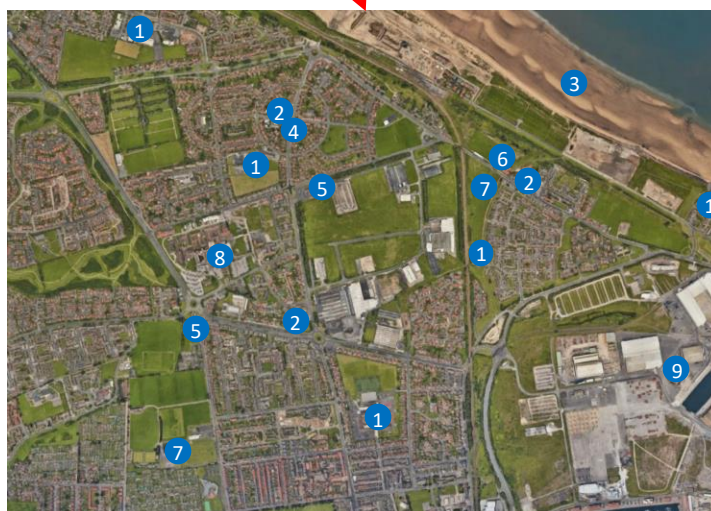

## Location Map

### North Hartlepool Area

Great location close to both the heart of Hartlepool and the beach.

### Map Key

1. Local schools
2. Religious buildings
3. Pier & Beach
4. Community Centre
5. Supermarket
6. Football ground
7. Playing fields
8. University hospital
9. Port

### Community View

The property is in a prime location close to local shops, schools and Hartlepool Marina.

Top Left: Hartlepool Marina

Top Right: Supermarket

Bottom Left: University Hospital of Hartlepool