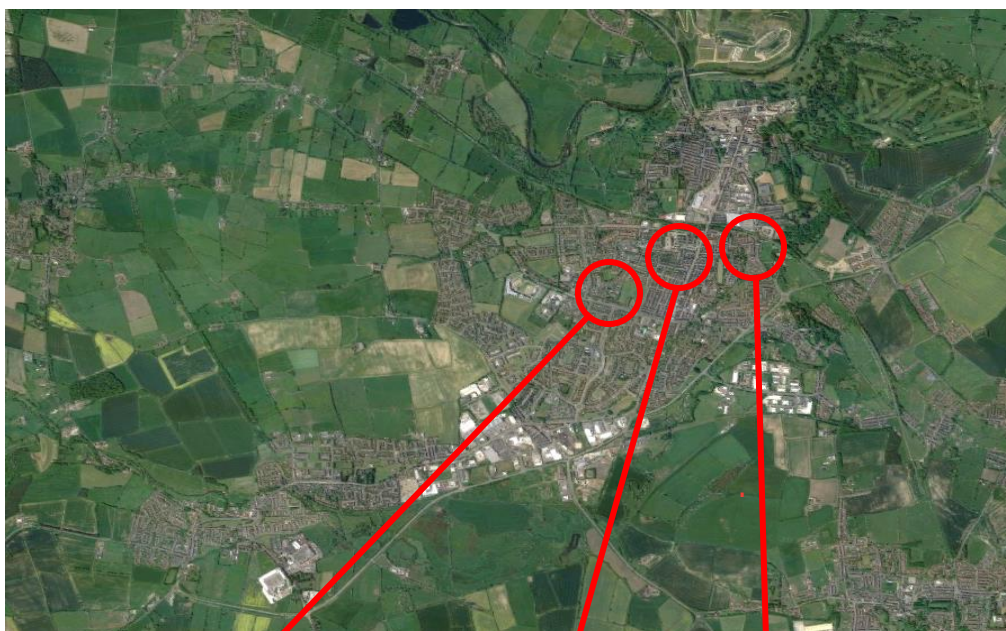

Large 2-Bedrooms

Rear Yard

The rear yard is accessible through the kitchen.

Bishop Auckland, County Durham

Large 2-Bedrooms

Community View

The property is in a prime location in Bishop Auckland, close to local shops, schools and amenities.

Left: Bishop Auckland Hospital
Right: Supermarket
Bottom Left: Train Station

Bishop Auckland, County Durham

Large 2-Bedrooms

Bishop Auckland Area – Near Durham City

Bishop Auckland is a part of County Durham. It is situated 20 mins (11 miles) Southwest of Durham centre and 40 mins west of Hartlepool town centre.

Map Key

1. Local Schools
2. Shops and Supermarkets
3. High Street
4. Train Station
5. Bishop Auckland Hospital
6. Park

Bishop Auckland, County Durham

Large 2-Bedrooms

Bishop Auckland, County Durham

A semi-rural location close to local countryside, heritage sites and rambling routes.