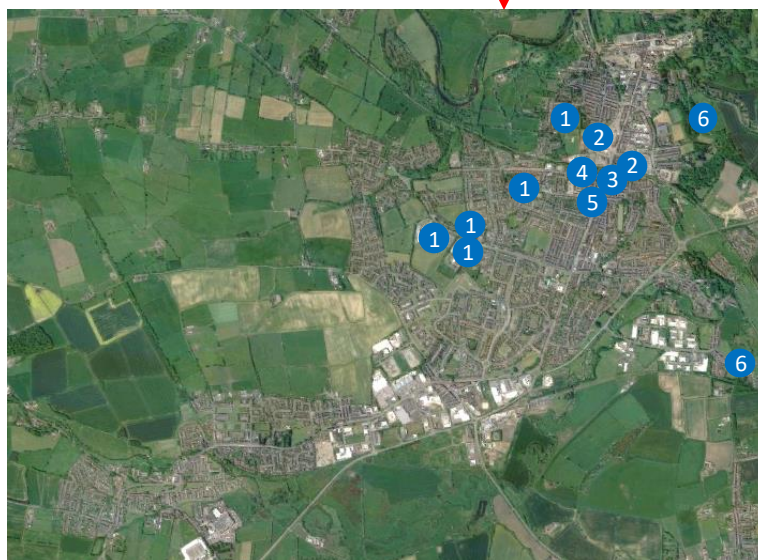

Large 2-Bedrooms

Rear Yard

The rear yard is accessible through the kitchen.

Bishop Auckland, County Durham

Large 2-Bedrooms

Community View

The property is in a prime location in Bishop Auckland, close to local shops, schools and amenities.

Left: Bishop Auckland Hospital
Right: Supermarket
Bottom Left: Train Station

Bishop Auckland, County Durham

Large 2-Bedrooms

Bishop Auckland Area – Near Durham City

Bishop Auckland is a part of County Durham. It is situated 20 mins (11 miles) Southwest of Durham centre and 40 mins west of Hartlepool town centre.

Bishop Auckland is also close to many other neighboring villages, such as Ferryhill, which have many local amenities. The local area is picturesque and is nearby the A-roads linking the North and Midlands of the UK.

Map Key

1. Local Schools
2. Shops and Supermarkets
3. High Street
4. Train Station
5. Bishop Auckland Hospital
6. Park

Bishop Auckland, County Durham

Large 2-Bedrooms

Bishop Auckland, County Durham

A semi-rural location close to local countryside, heritage sites and rambling routes.