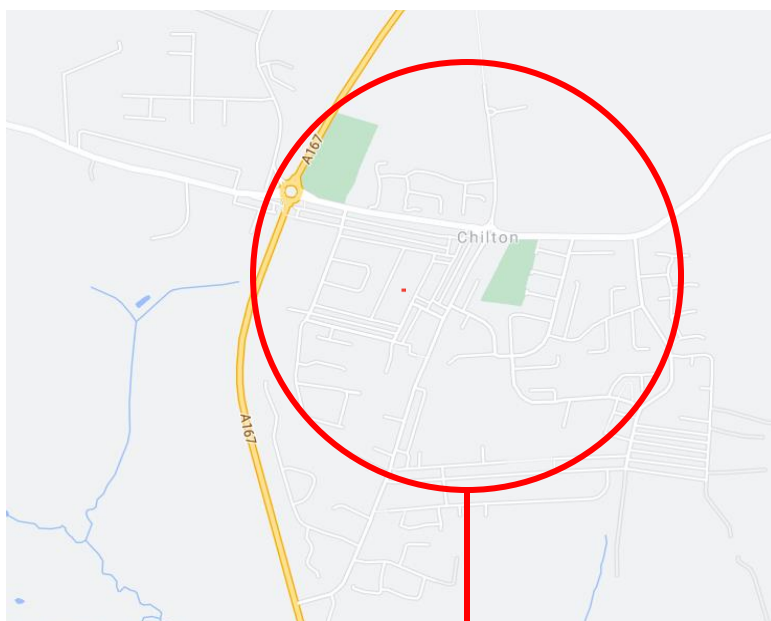

Large 2-Bedrooms

Rear Yard

The rear yard is accessible through the kitchen.

Bishop Auckland, County Durham

Large 2-Bedrooms

Community View

The property is in a prime location in Bishop Auckland, close to local shops, schools and amenities.

Left: Bishop Auckland Hospital
Right: Supermarket
Bottom Left: Train Station

Bishop Auckland, County Durham

Large 2-Bedrooms

Bishop Auckland Area – Near Durham City

Bishop Auckland is a part of County Durham. It is situated 20 mins (11 miles) Southwest of Durham centre and 40 mins west of Hartlepool town centre.

Map Key

1. Local Schools
2. Shops and Supermarkets
3. High Street
4. Train Station
5. Bishop Auckland Hospital
6. Park

Bishop Auckland, County Durham

Large 2-Bedrooms

Bishop Auckland, County Durham

A semi-rural location close to local countryside, heritage sites and rambling routes.