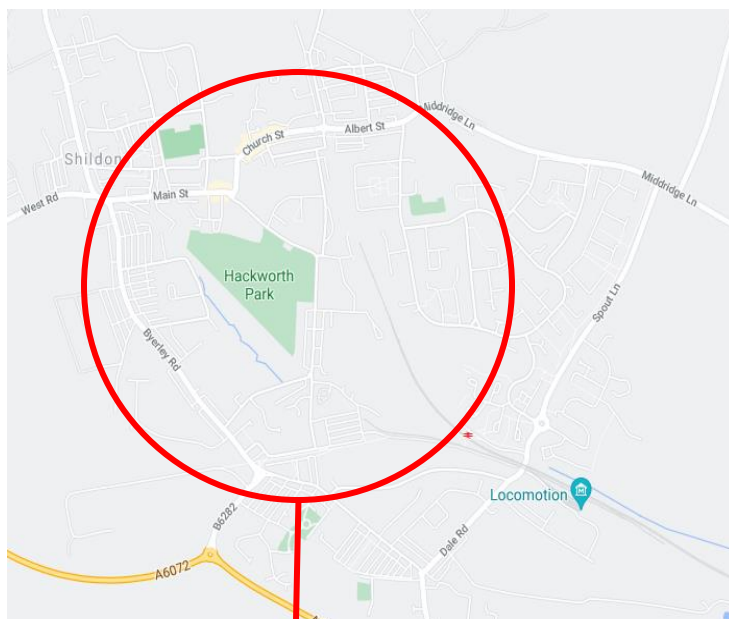

Tyne & Wear, Durham and
North Yorkshire Areas

Shildon, County Durham

Small 2-Bedrooms

Front View

This property is a 2-bed house which includes a rear yard and on-street parking. This property is located in Shildon, closely situated to local amenities and around 20 minutes to Durham Centre.

Rear Yard

The rear yard has 2 out-houses and is accessible from the kitchen.

Shildon, County Durham

Small 2-Bedrooms

Shildon Area – Near Bishop Auckland

Shildon is a town, located close to Bishop Auckland. It's situated 23 mins (12 miles) Southwest of Durham centre and 40 mins west of Hartlepool town centre.

Shildon is also very close to other neighboring towns and villages, such as Newton Aycliffe and Sedgfield which have many local amenities. The local area is picturesque and close to the A-roads which link the North and Midlands of the UK.

Map Key

1. Local Schools
2. Shops and Supermarkets
3. High Street
4. Train Station
5. Bishop Auckland Hospital
6. Park
7. Leisure Centre

Shildon, County Durham

Small 2-Bedrooms

Community View

The property is in a prime location in Shildon, close to local shops, schools and amenities.