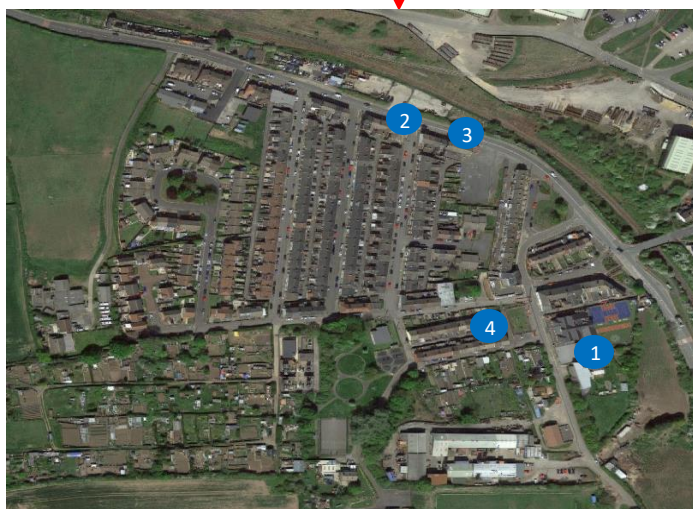

Tyne & Wear, Durham and
North Yorkshire Areas

Saltburn-By-The-Sea, North Yorkshire

Small 2-Bedrooms

Front View

A well-presented, small 2-bedroom house near the seaside with front garden area.

Street Views

Saltburn-By-The-Sea, North Yorkshire

Small 2-Bedrooms

Bedroom 2

Bedroom 2 provides views to the rear of the house.

Bathroom

The bathroom provides a sink, toilet and shower/bath facilities.

Saltburn-By-The-Sea, North Yorkshire

Small 2-Bedrooms

Saltburn Area Near Middlesbrough

Saltburn-by-the-Sea is a seaside town located 10 mins drive away from Skelton-in-Cleveland.

It is a 30 minute drive from the main city of Middlesbrough.

Map Key

1. Local School
2. Shops and Supermarkets
3. High Street
4. Post Office

Saltburn-By-The-Sea, North Yorkshire

Small 2-Bedrooms

Saltburn, North Yorkshire

Saltburn-by-the-Sea is a coastal town in North Yorkshire, England, known for its Victorian charm and scenic beauty. Located on the North Sea coast, it features a sandy beach, a historic pier, and cliffs offering stunning views.