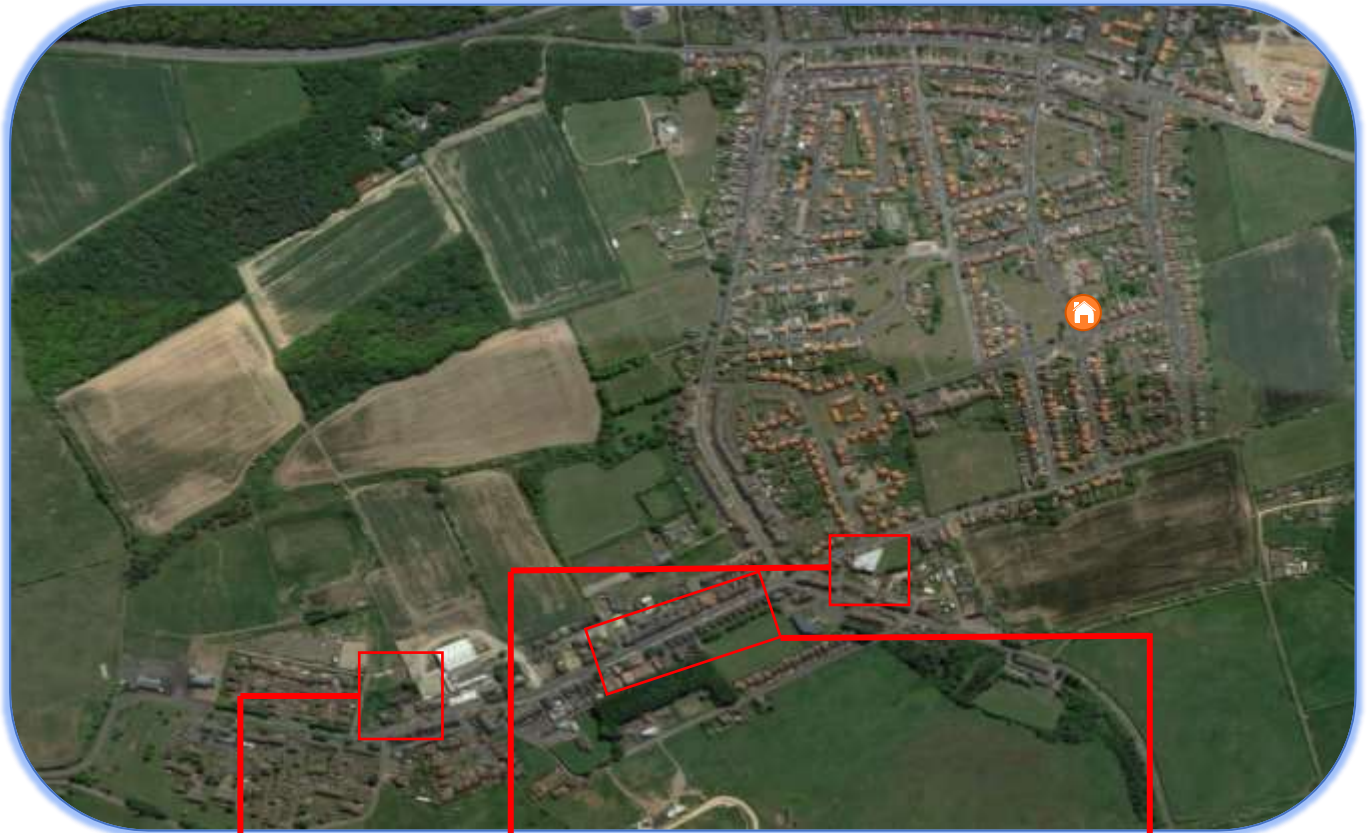

Wheatley Hill, Durham – 3 Bed Semi

Location Map

Wheatley Hill – East of Durham City

Overhead Street View

Wheatley Hill, Durham – 3 Bed Semi

Front Views

A 3-bed semi-detached house with front garden and driveway for car parking. The property has a large front garden and decked and patio areas at the back. Located in a good residential area of Wheatley Hill in Durham County.

Wheatley Hill, Durham – 3 Bed Semi

Street Views

View from bedroom window

Wheatley Hill, Durham – 3 Bed Semi

Community View

The property is in a semi-rural location close to the local high street, shops and schools.

Wheatley Hill is a village, part of Durham, and is situated 15 mins (5 miles) east of Durham centre and 20 mins North-West of Hartlepool town centre. It is also very close to many other neighbouring villages, such as Wingate, which has many local amenities. The local area is picturesque and is nearby the A-roads linking the North and Midlands of the UK.

Right: Town centre

Bottom: One of four shopping centres

Top: Port-side

Left: Marina

Bottom: National Museum of the Royal Navy