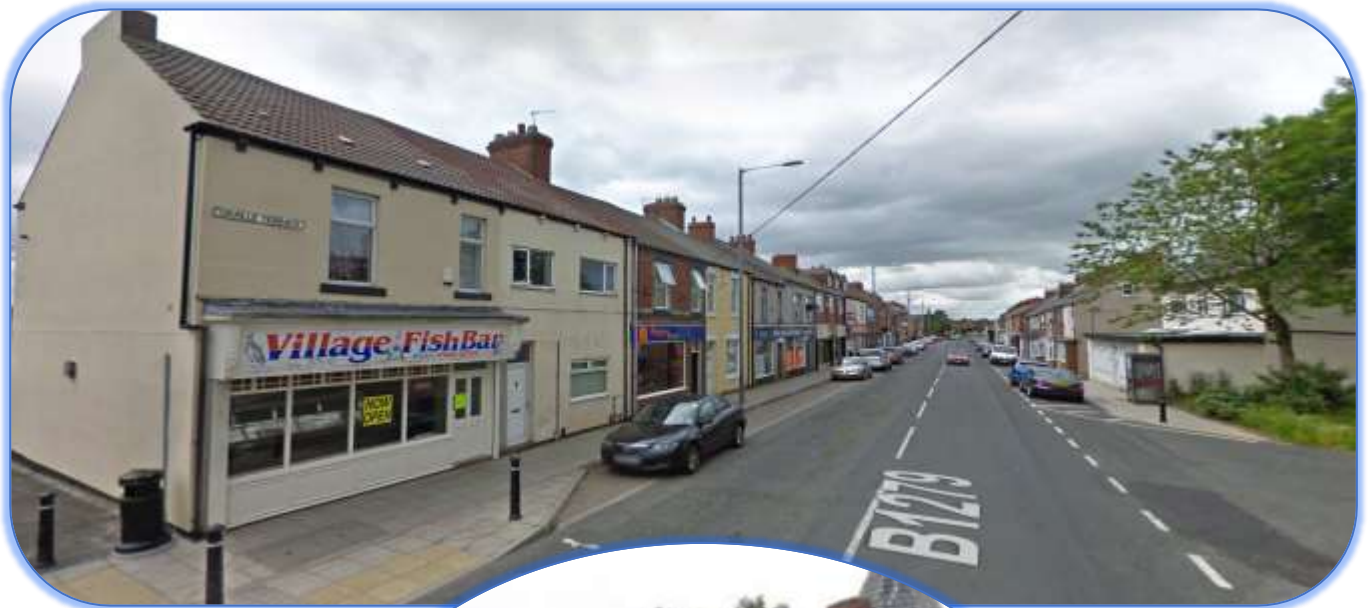

Wheatley Hill, Durham – 3 Bed Semi

Wheatley Hill, Durham

Local high street shops (top & bottom) and village centre (bottom)