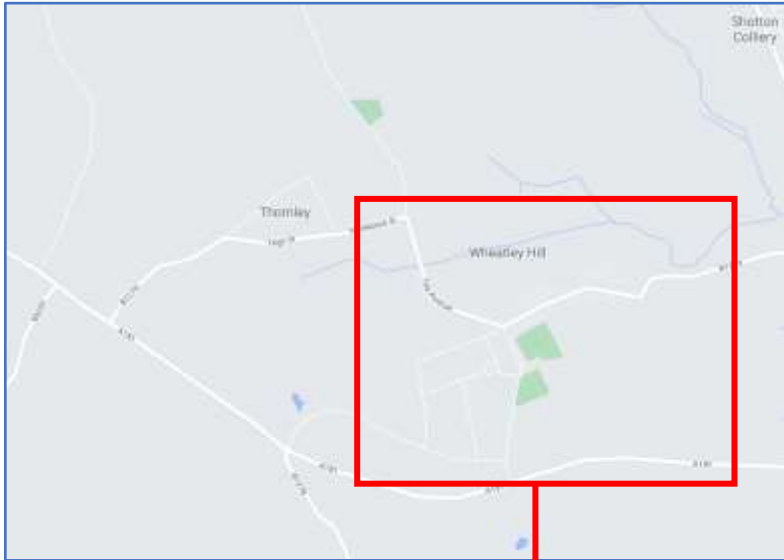

Wheatley Hill, Durham – 3 Bed Semi

Location Map

Wheatley Hill – East of Durham City

Overhead Street View

Wheatley Hill, Durham – 3 Bed Semi

Front Views

A 3-bed semi-detached house with front garden and driveway for car parking. The property has a large front garden and decked and patio areas at the back. Located in a good residential area of Wheatley Hill in Durham County.

www.findukproperty.com

Bedroom 2

Bedroom 3

Bathroom

Wheatley Hill, Durham – 3 Bed Semi

Rear garden with decking and patio area

Wheatley Hill, Durham – 3 Bed Semi

Wheatley Hill Area – Near Durham City

Wheatley Hill is a village, part of Durham, and is situated 15 mins (5 miles) east of Durham centre and 20 mins North-West of Hartlepool town centre. It is also very close to many other neighbouring villages, such as Wingate, which has many local amenities. The local area is picturesque and is nearby the A-roads linking the North and Midlands of the UK.

Right: Town centre

Bottom: One of four shopping centres

Top: Port-side

Left: Marina

Bottom: National Museum of the Royal Navy