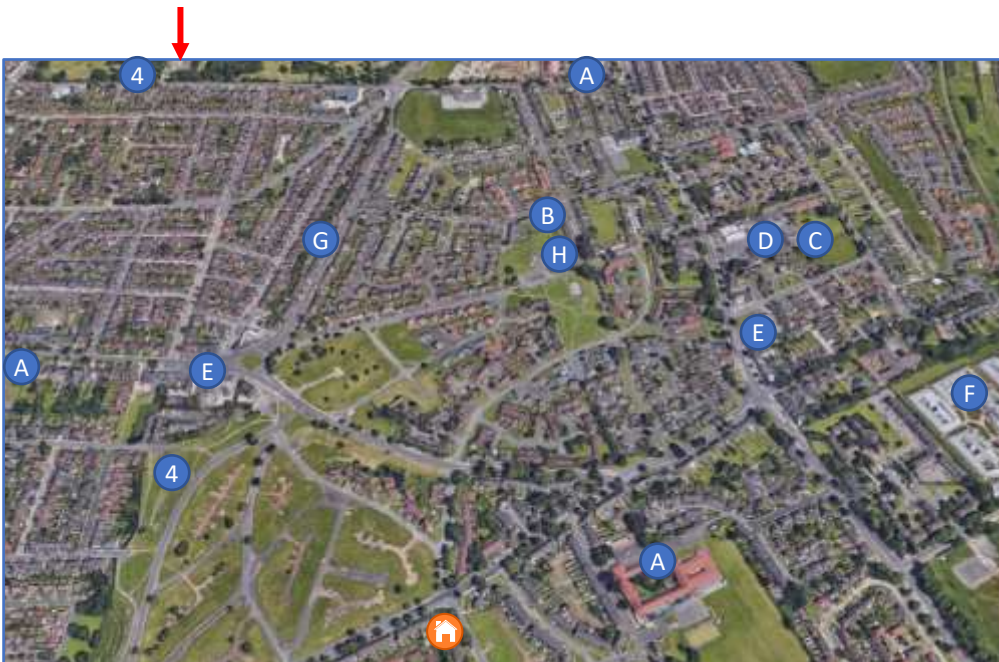

H8 Middlesbrough – 3 Bed Semi

Location Map

Middlesbrough South

Overhead Street View

H8 Middlesbrough – 3 Bed Semi

Overhead View – located near green areas.

H8 Middlesbrough – 3 Bed Semi

Front Views

www.findukproperty.com

H8 Middlesbrough – 3 Bed Semi

Middlesbrough Area

Middlesbrough South

Map Key

- 1. Middlesbrough Town Centre
- 2. Teesside University
- 3. River Tees
- 4. Parks
- 5. Train Station
- 6. Riverside Stadium

- A. Local schools
- B. Religious buildings
- C. Doctors surgery
- D. Supermarkets
- E. Local shops/ Mini-market
- F. Hospital
- G. Beck (river streams)
- H. Community hub

- Location of House

H8 Middlesbrough – 3 Bed Semi

The town centre itself has 4 large shopping centres (right). The Teesside University campus (below) is in the heart of the town centre.

Aerial view of Middlesbrough Town Centre next to River Tees

H8 Middlesbrough – 3 Bed Semi