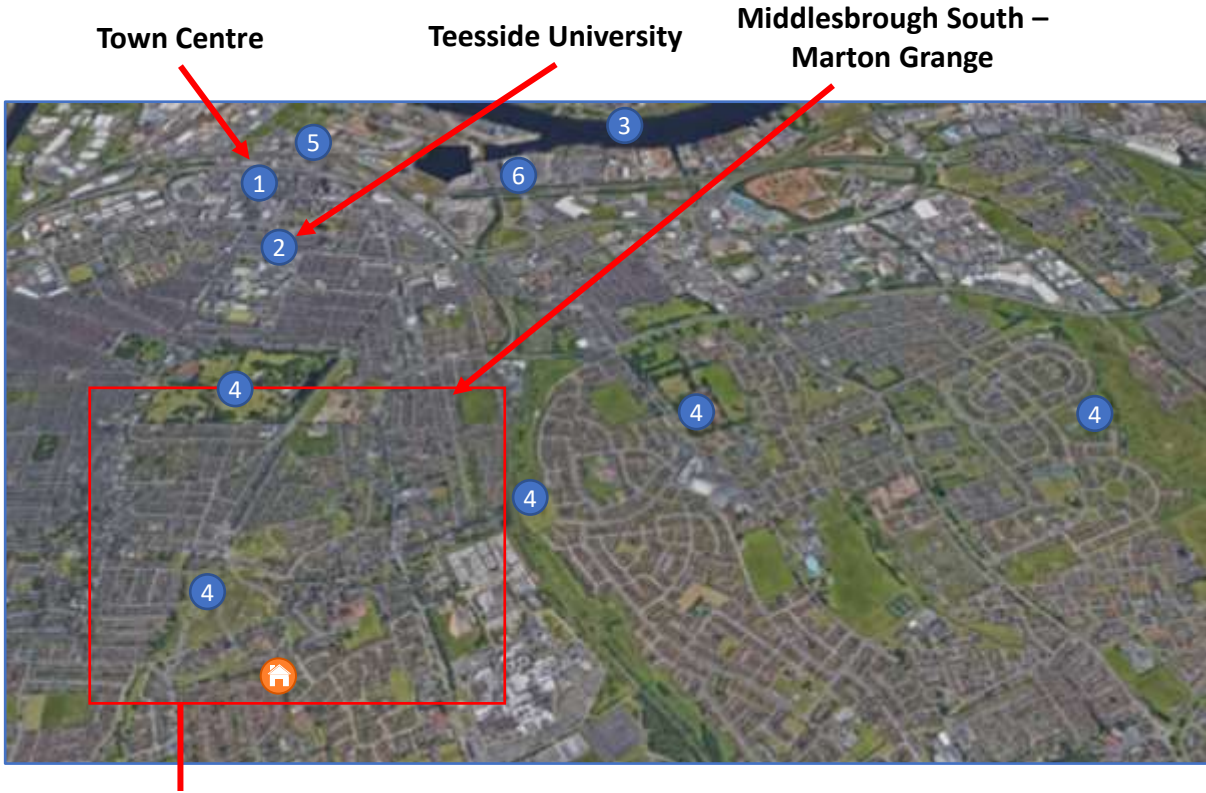

www.findukproperty.com

H8 Middlesbrough – 3 Bed Semi

Middlesbrough Area

Middlesbrough South

Map Key

- 1. Middlesbrough Town Centre
- 2. Teesside University
- 3. River Tees
- 4. Parks
- 5. Train Station
- 6. Riverside Stadium

- A. Local schools
- B. Religious buildings
- C. Doctors surgery
- D. Supermarkets
- E. Local shops/ Mini-market
- F. Hospital
- G. Beck (river streams)
- H. Community hub

- Location of House

H8 Middlesbrough – 3 Bed Semi

Middlesbrough - Teesside

Middlesbrough is the capital of Teesside (a metropolis around the River Tees) and the Tees Valley. It is famous for its football club, industry and Transporter bridge, which connects the South and North ends of the river Tees.

The town centre itself has 4 large shopping centres (right). The Teesside University campus (below) is in the heart of the town centre.

Aerial view of Middlesbrough Town Centre next to River Tees

H8 Middlesbrough – 3 Bed Semi