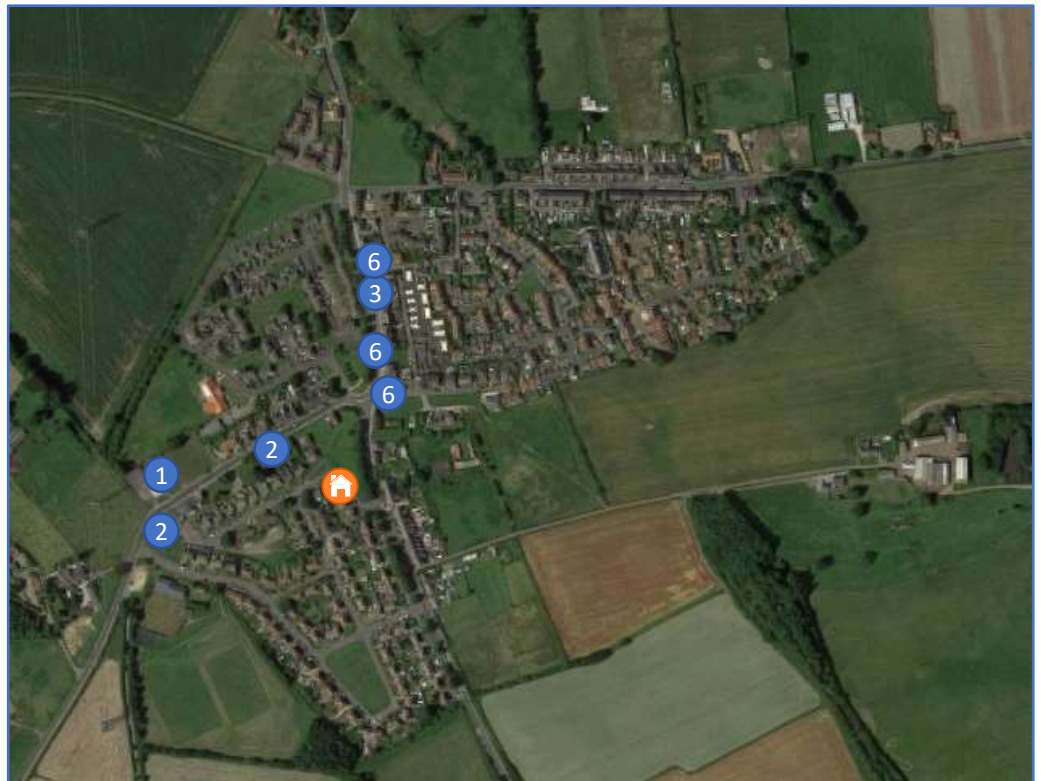

## Front View

A Large 2 Bed semi-detached house with a front and rear gardens located in the a popular residential area of Haswell – Just east of Durham City.

Tel: 01282 88 24 24

[sales@findukproperty.com](mailto:sales@findukproperty.com)

## Haswell Area – Near Durham City

Haswell is a village, part of Durham, and is situated 16 mins (7 miles) east of Durham centre and 20 mins North-West of Hartlepool town centre. It is also very close to many other neighbouring villages, such as Wingate, which has many local amenities. The local area is picturesque and is nearby the A-roads linking the North and Midlands of the UK.

### Map Key

- 1. Local School
  - 2. Church
  - 3. Village Centre
  - 4. Local shops / cafes
-  Location of Property

# H7 Haswell 2-Bed Semi-Detached

Hartlepool Town Centre - Very close by

Middleton Grange Shopping Centre

Aerial view of Hartlepool Town Centre next to Hartlepool Quay and Marina.