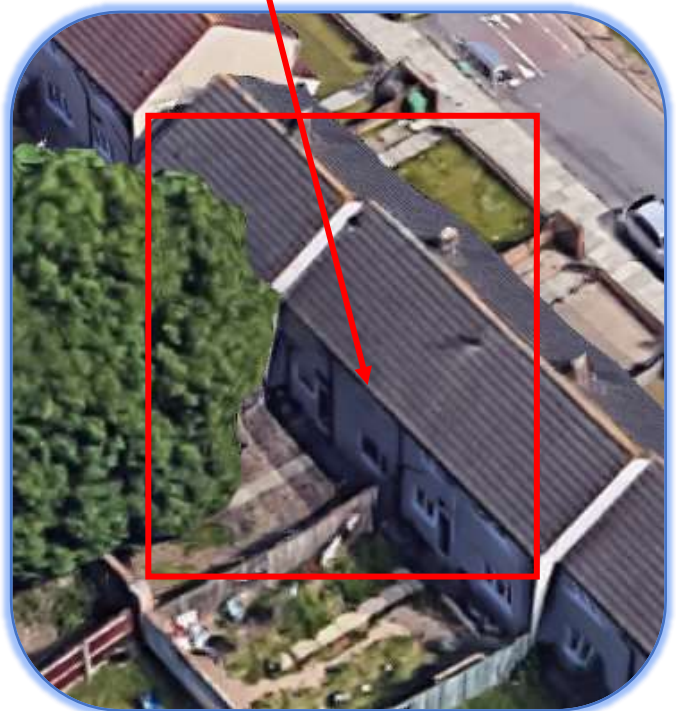

H6 Stockton-on-Tees – 3 Bed Type H6

Location Map

Stockton Centre-North - Teesside

Overhead Street View

H6 Stockton-on-Tees – 3 Bed Type H6

Front View

A large 3-bed house with gated front and rear garden areas.

Overhead Front & Rear View

H6 Stockton-on-Tees – 3 Bed Type H6

Street Views

H6 Stockton-on-Tees – 3 Bed Type H6

Street Views

H6 Stockton-on-Tees – 3 Bed Type H6

Community View

The property, which is located in a residential area, is also close to Stockton town centre and the River Tees, which can be seen in the distance on the left.

Left: University Hospital of North Tees

Bottom Left: Supermarket

Bottom Right: Norton Recreational Park

H6 Stockton-on-Tees – 3 Bed Type H6

Lounge

H6 Stockton-on-Tees – 3 Bed Type H6

Kitchen

Stairs

H6 Stockton-on-Tees – 3 Bed Type H6

Rear Views – rear garden

H6 Stockton-on-Tees – 3 Bed Type H6

Stockton Area - Teeside

Stockton Centre-North

Town Centre

Stockton South (Thornaby)

Map Key