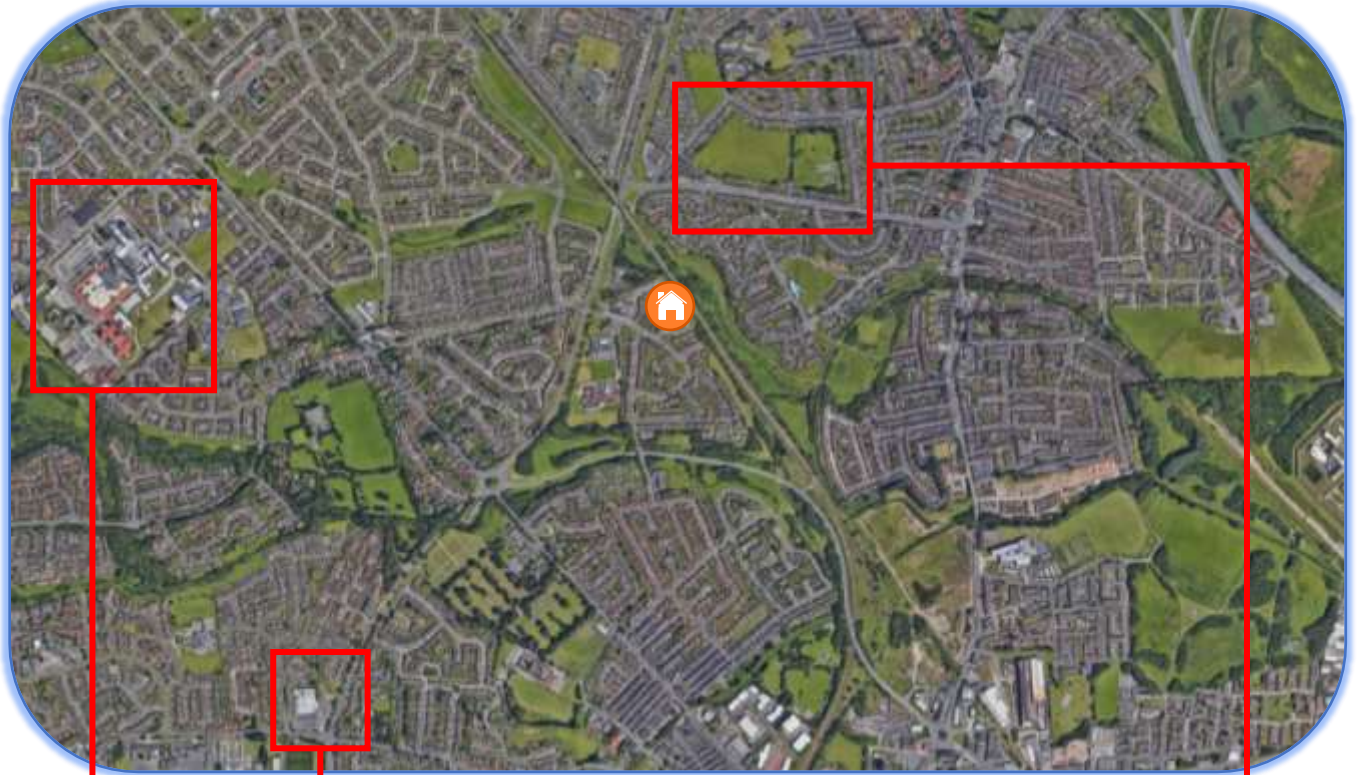

H6 Stockton-on-Tees – 3 Bed Type H6

Location Map

Stockton Centre-North - Teesside

Overhead Street View

H6 Stockton-on-Tees – 3 Bed Type H6

Front View

A large 3-bed house with gated front and rear garden areas.

Overhead Front & Rear View

H6 Stockton-on-Tees – 3 Bed Type H6

Street Views

H6 Stockton-on-Tees – 3 Bed Type H6

Street Views

H6 Stockton-on-Tees – 3 Bed Type H6

Community View

The property, which is located in a residential area, is also close to Stockton town centre and the River Tees, which can be seen in the distance on the left.

H6 Stockton-on-Tees – 3 Bed Type H6

Rear Views – rear garden

H6 Stockton-on-Tees – 3 Bed Type H6

Stockton Area - Teeside

Stockton Centre-North

Town Centre

Stockton South (Thornaby)

Map Key

A large market town in County Durham situated close to the River Tees and with excellent transport links to Middlesbrough and A-roads connecting the North and Middle of the UK.

Recent investments have led to plans to completely re-furbish and modernise the town centre and open it up towards the river.