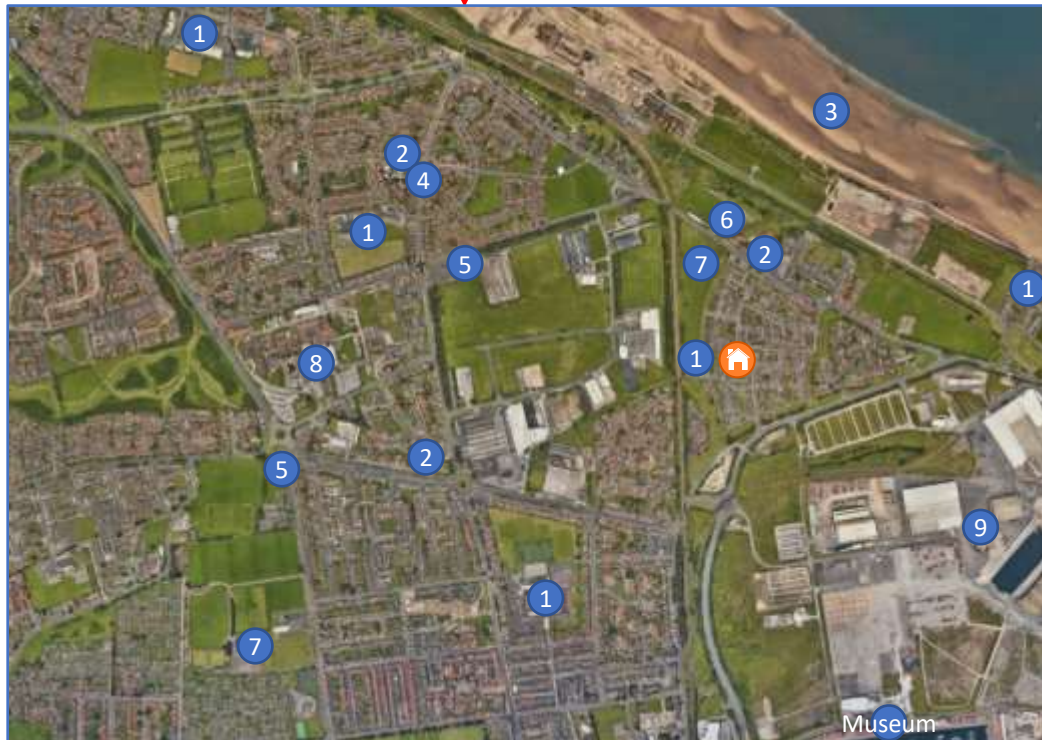

H6 Hartlepool – Large 3 Bed with Gardens

Location Map

Hartlepool Centre

Overhead Street View

H6 Hartlepool – Large 3 Bed with Gardens

Front View

A modern large 3-bed house with front and rear gardens located in residential area of Hartlepool. There are downstairs and upstairs bathrooms. Green areas to front and parking and access from the rear. Property has been fully renovated.

H6 Hartlepool – Large 3 Bed with Gardens

Bathroom

H6 Hartlepool – Large 3 Bed with Gardens

Rear views

H6 Hartlepool – Large 3 Bed with Gardens

North Hartlepool Area

Great location close to both the heart of Hartlepool and the beach

Map Key

- 1. Local schools
- 2. Religious buildings
- 3. Pier & Beach
- 4. Community Centre
- 5. Supermarket
- 6. Football ground
- 7. Playing fields
- 8. University hospital
- 9. Port
-  Property Location

H6 Hartlepool – Large 3 Bed with Gardens

Hartlepool
Town Centre

Middleton Grange
Shopping Centre

Aerial view of Hartlepool Town Centre next to Hartlepool Quay and Marina.

H6 Hartlepool – Large 3 Bed with Gardens