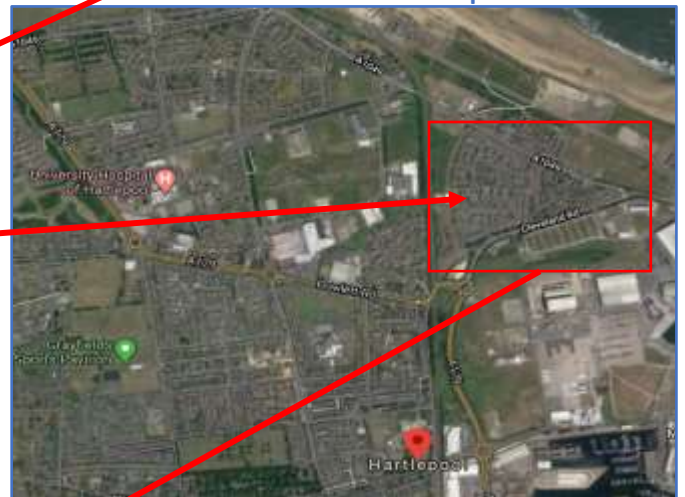

H6 Hartlepool – Large 3 Bed with Gardens

Location Map

Hartlepool Centre

Overhead Street View

H6 Hartlepool – Large 3 Bed with Gardens

Front View

A modern large 3-bed house with front and rear gardens located in residential area of Hartlepool. There are downstairs and upstairs bathrooms. Green areas to front and parking and access from the rear. Property has been fully renovated.

H6 Hartlepool – Large 3 Bed with Gardens

Overhead View Seaside in distance

H6 Hartlepool – Large 3 Bed with Gardens

Community View

The property is in a prime location close to local shops, schools and local amenities

Map Key

- 1. Local schools
- 2. Religious buildings
- 3. Pier & Beach
- 4. Community Centre
- 5. Supermarket
- 6. Football ground
- 7. Playing fields
- 8. University hospital
- 9. Port
-  Property Location

H6 Hartlepool – Large 3 Bed with Gardens

Hartlepool
Town Centre

Middleton Grange
Shopping Centre

Aerial view of Hartlepool Town Centre next to Hartlepool Quay and Marina.

H6 Hartlepool – Large 3 Bed with Gardens