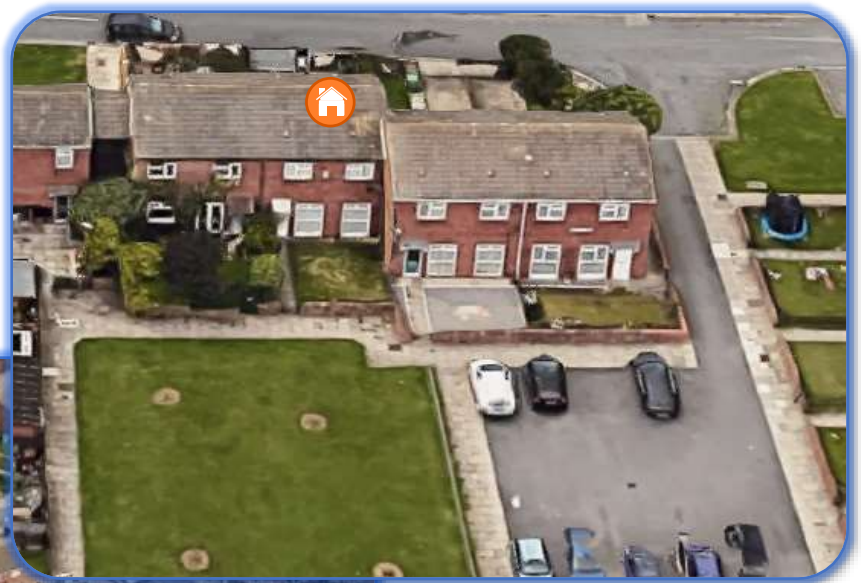

H6 Hartlepool – Large 3 Bed with Gardens

Location Map

Hartlepool Centre

Overhead Street View

H6 Hartlepool – Large 3 Bed with Gardens

Front View

A modern large 3-bed house with front and rear gardens located in residential area of Hartlepool. There are downstairs and upstairs bathrooms. Green areas to front and parking and access from the rear. Property has been fully renovated.

Overhead Front View

Overhead Rear View

H6 Hartlepool – Large 3 Bed with Gardens

Street View - front

With green square facing the property

H6 Hartlepool – Large 3 Bed with Gardens

Street View -
Rear

With access from
rear

H6 Hartlepool – Large 3 Bed with Gardens

Overhead View Seaside in distance

H6 Hartlepool – Large 3 Bed with Gardens

Community View

The property is in a prime location close to local shops, schools and local amenities

H6 Hartlepool – Large 3 Bed with Gardens

Hartlepool
Town Centre

Middleton Grange
Shopping Centre

Aerial view of Hartlepool Town Centre next to Hartlepool Quay and Marina.

H6 Hartlepool – Large 3 Bed with Gardens