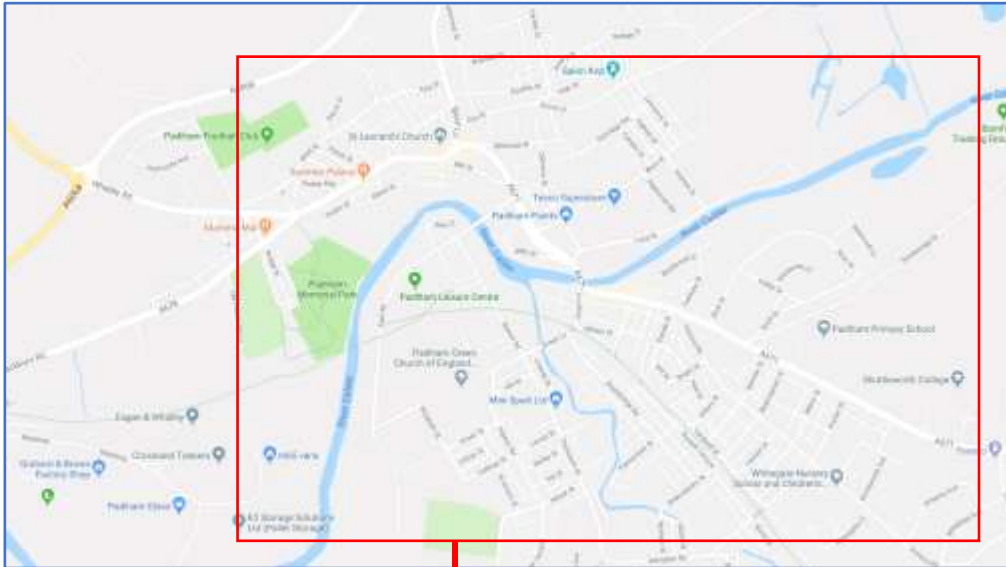

H5-L Padiham – Nr Burnley – Large 3 Bed

Side View

Street Views

The Padiham Greenway cycle route is located just around the corner. This traffic-free area is used by cyclists, horse-riders, joggers and school children and runs across Padiham.

H5-L Padiham – Nr Burnley – Large 3 Bed

Padiham Area

Great location close to green areas, the town centre and accessible roads linking the larger towns of Burnley and Blackburn

Map Key

- 1. Football grounds
 - 2. Church St High Street
 - 3. Local Park
 - 4. Leisure Centre
 - 5. Padiham Bus Route
 - 6. Padiham Town Centre
 - 7. Superstore
 - 8. Burnley St High Street
 - 9. Padiham Greenway
 - 10. New Housing Area
 - 11. Local Schools
 - 12. To Burnley
- Peel Street

H5-L Padiham – Nr Burnley – Large 3 Bed

Padiham Town Centre

Burnley Road and Church Street form the main central roads in Padiham, with access to high street shops, local amenities and transport routes.

H5-L Padiham – Nr Burnley – Large 3 Bed

Burnley

Burnley is a Lancashire town located approx. 21 miles North-East of Manchester (40mins). It has excellent motorway links (M65, M61, M66) and strong economic links to neighbouring cities.