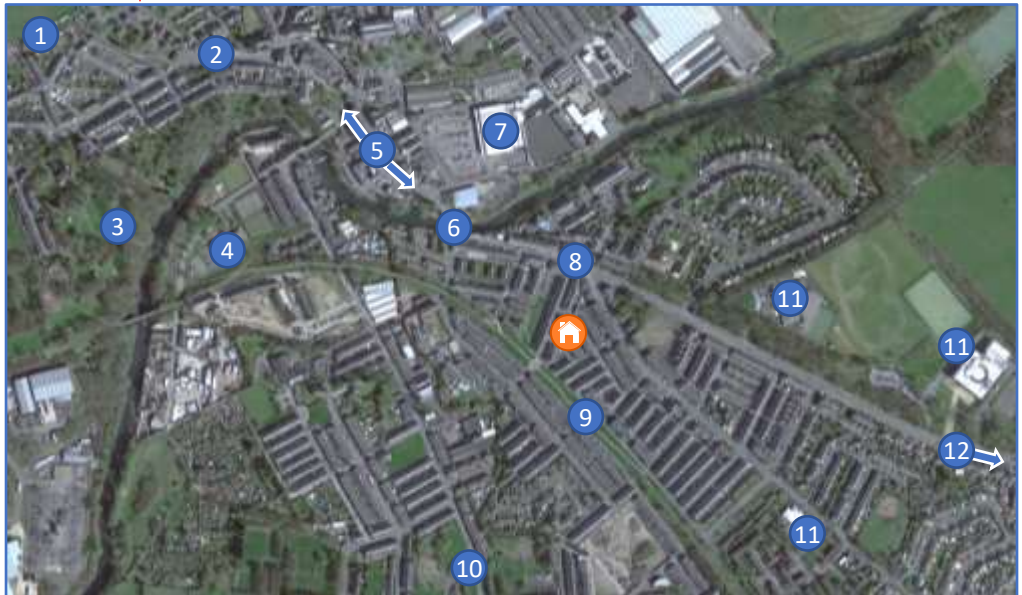

H5-L Padiham – Nr Burnley – Large 3 Bed

Side View

Street Views

The Padiham Greenway cycle route is located just around the corner. This traffic-free area is used by cyclists, horse-riders, joggers and school children and runs across Padiham.

H5-L Padiham – Nr Burnley – Large 3 Bed

Padiham Area

Great location close to green areas, the town centre and accessible roads linking the larger towns of Burnley and Blackburn

Map Key

- 1. Football grounds
 - 2. Church St High Street
 - 3. Local Park
 - 4. Leisure Centre
 - 5. Padiham Bus Route
 - 6. Padiham Town Centre
 - 7. Superstore
 - 8. Burnley St High Street
 - 9. Padiham Greenway
 - 10. New Housing Area
 - 11. Local Schools
 - 12. To Burnley
- Peel Street

H5-L Padiham – Nr Burnley – Large 3 Bed

Padiham Town Centre

Burnley Road and Church Street form the main central roads in Padiham, with access to high street shops, local amenities and transport routes.

H5-L Padiham – Nr Burnley – Large 3 Bed

Burnley

Burnley is a Lancashire town located approx. 21 miles North-East of Manchester (40mins). It has excellent motorway links (M65, M61, M66) and strong economic links to neighbouring cities.