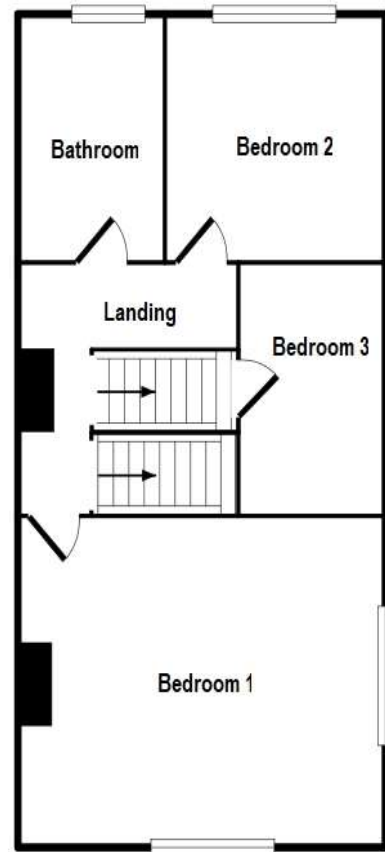

H5-L Padiham – Nr Burnley – Large 3 Bed

Lounge 1

H5-L Padiham – Nr Burnley – Large 3 Bed

Lounge 2

H5-L Padiham – Nr Burnley – Large 3 Bed

Kitchen and Staircase

H5-L Padiham – Nr Burnley – Large 3 Bed

Bedrooms 1

H5-L Padiham – Nr Burnley – Large 3 Bed

Bedroom 2

H5-L Padiham – Nr Burnley – Large 3 Bed

Bedroom 3 & Staircase

Tel: 01282 88 24 24

sales@findukproperty.com

www.findukproperty.com

H5-L Padiham – Nr Burnley – Large 3 Bed

Bathroom

H5-L Padiham – Nr Burnley – Large 3 Bed

Rear Yard

Floor Plan

GROUND FLOOR

FIRST FLOOR

Note: Please note this floor plan is for marketing purposes and is to be used as a guide only. All efforts have been made to ensure its accuracy at time of print.