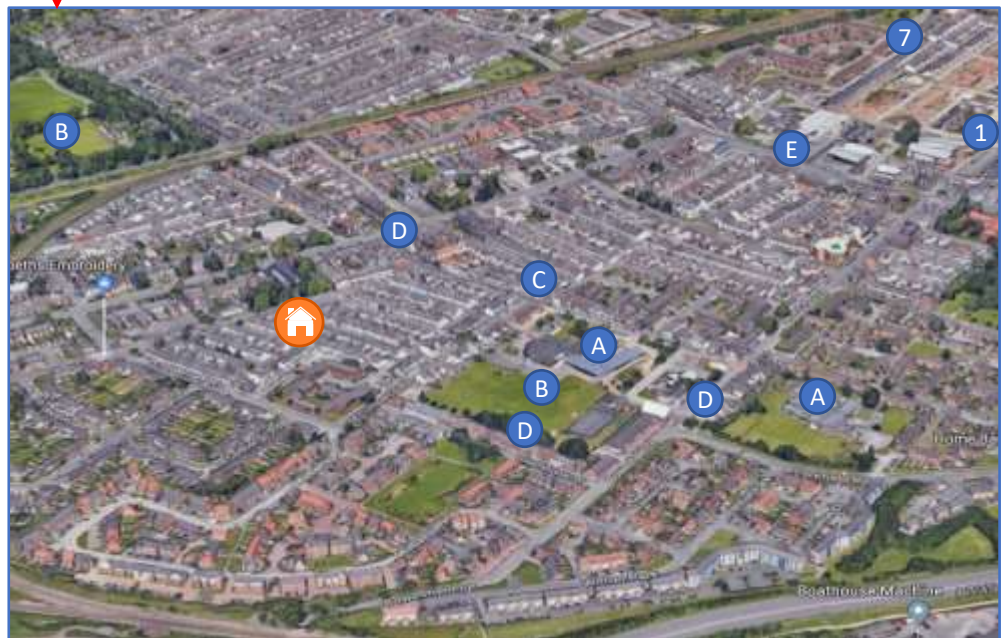

Rear – View 1

H5-A Stockton Centre – Large 3 Bed

Rear – View 2

H5-A Stockton Centre – Large 3 Bed

Stockton Area - Teeside

Stockton Centre-West

Town Centre

Stockton South (Thornaby)

Map Key

- 1. Stockton Town Centre
- 2. Durham University Queens Campus
- 3. River Tees
- 4. Golf Course
- 5. Teesside Shopping Park & Golf Course
- 6. South Stockton – Thornaby Train Station
- 7. Stockton Train Station
- A. Schools - various
- B. Recreational – play areas
- C. Local Shops
- D. Bus Routes to Town Centre
- E. Local Supermarket

Location of House

Stockton Centre-West

H5-A Stockton Centre – Large 3 Bed

Stockton-on-Tees

A large market town in County Durham situated close to the River Tees and with excellent transport links to Middlesbrough and A-roads connecting the North and Middle of the UK.

Durham University – Queens Campus

The University is situated on the River Tees and is linked to Stockton town centre *via* the bridges, below.

Infinity Bridge (left) and Millennium Bridge (below) across the river Tees